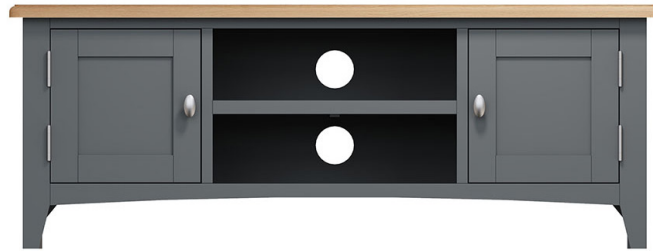

Sideboard
W90 x D40 x H80cm

3 Door Sideboard
W130 x D40 x H85cm

Large Sideboard
W115 x D34 x H80cm

Large Coffee Table
W90 x D50 x H45cm

Small Coffee Table
W80 x D45 x H45cm

40 High Street Haslemere GU27 2LA
01428 641947

87-89 London Road, East Grinstead RH19 1EJ
01342 325033

TV Unit
W90 x D38 x H45cm

Large TV Unit
W120 x D38 x H45cm

Lamp Table
W40 x D36 x H47-cm

Large Bookcase
W60 x D25 x H180cm

Small Wide Bookcase
W70 x D22 x H82cm

Telephone Table
W50 x D32 x H75cm

Console Table
W85 x D32 x H75cm

Corner TV Unit
W90 x D44 x H48cm

Nest of 2 Tables
W50 x D32 x H50cm

Nest of 3 Tables
W60 x D38 x H50cm

Wine Cabinet
W55 x D33 x H80cm

40 High Street Haslemere GU27 2LA
01428 641947