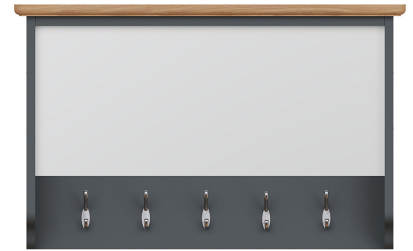

87-89 London Road, East Grinstead RH19 1EJ
01342 325033

1 Drawer 1 Basket Unit
W50 x D30 x H50cm

1 Drawer 2 Basket Unit
W50 x D30 x H75cm

1 Drawer 3 Basket Unit
W50 x D30 x H100cm

2 Drawer 4 Basket Unit
W80 x D30 x H75cm

3 Drawer 6 Basket Unit
W110 x D30 x H75cm

Hall Bench
W80 x D30 x H50cm

Hall Bench Top (Coat Rack)
W80 x D15 x H50cm