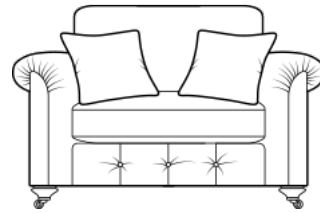

Snuggler
H99 x W142 x D105cm