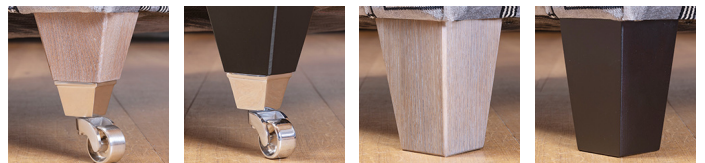

Leg Options

Sofas, Snuggler, Chair & Legged Ottoman

Smokey Oak/
Satin Nickel Castor

Ebony/
Polished Chrome
Castor

Smokey Oak Solid

Ebony Solid

Accent Chair

Smokey Oak/
Satin Nickel Castor