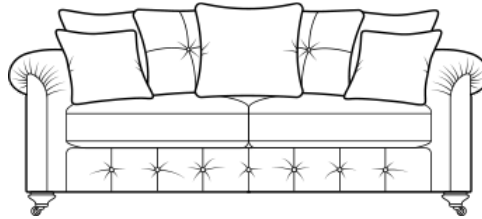

Montague Street, Worthing BN11 3HG
01903 234811

87-89 London Road, East Grinstead RH19 1EJ
01342 325033

Primrose Collection - Pillow Back

Pillowback Configurations

Grand Sofa

- Body and seat cushions
- Three pillow back cushions
- Two pillow back cushions with button detail
- Two small scatter cushions

Grand Sofa
H99 x W230 x D105cm

3 Seater Sofa

- Body and seat cushions
- Two pillow back cushions
- Two pillow back cushions with button detail
- Two small scatter cushions

3 Seater Sofa
H99 x W207 x D105cm

2 Seater Sofa

- Body and seat cushions
- Two pillow back cushions
- One pillow back cushion with button detail
- Two small scatter cushions

2 Seater Sofa
H99 x W186 x D105cm

Pillow back cushions and scatter cushions are fibre filled as standard.