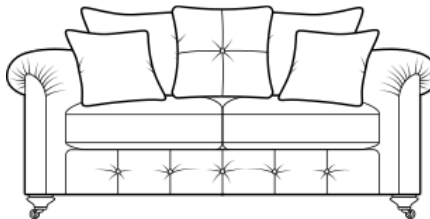

Grand Sofa
H99 x W230 x D105cm

3 Seater Sofa

- Body and seat cushions
- Two pillow back cushions
- Two pillow back cushions with button detail
- Two small scatter cushions

3 Seater Sofa
H99 x W207 x D105cm

2 Seater Sofa

- Body and seat cushions
- Two pillow back cushions
- One pillow back cushion with button detail
- Two small scatter cushions

2 Seater Sofa
H99 x W186 x D105cm

Pillow back cushions and scatter cushions are fibre filled as standard.