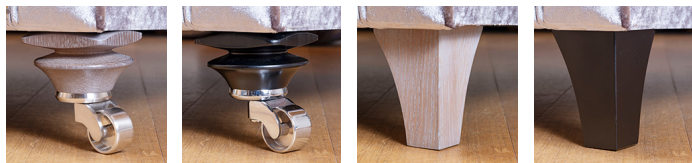

Leg Options

Sofas, Snuggler, Chair & Legged Ottoman

Smokey Oak/
Satin Nickel Castor

Ebony/
Polished Chrome
Castor

Smokey Oak Solid

Ebony Solid

Accent Chair