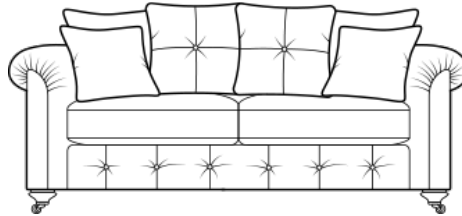

Montague Street, Worthing BN11 3HG
01903 234811

87-89 London Road, East Grinstead RH19 1EJ
01342 325033

Primrose Collection - Pillow Back

Pillowback Configurations

Grand Sofa

- Body and seat cushions
- Three pillow back cushions
- Two pillow back cushions with button detail
- Two small scatter cushions

Grand Sofa
H99 x W230 x D105cm

3 Seater Sofa

- Body and seat cushions
- Two pillow back cushions
- Two pillow back cushions with button detail
- Two small scatter cushions

3 Seater Sofa
H99 x W207 x D105cm

2 Seater Sofa

- Body and seat cushions
- Two pillow back cushions
- One pillow back cushion with button detail
- Two small scatter cushions

2 Seater Sofa
H99 x W186 x D105cm

Pillow back cushions and scatter cushions are fibre filled as standard.