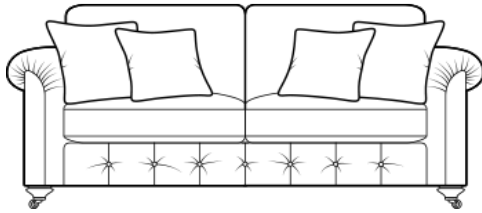

Grand Sofa
H99 x W230 x D105cm