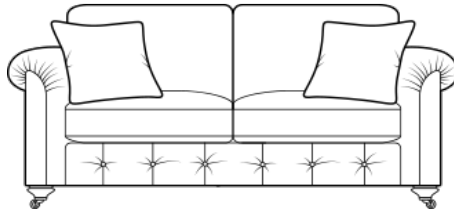

3 Seater Sofa
H99 x W207 x D105cm