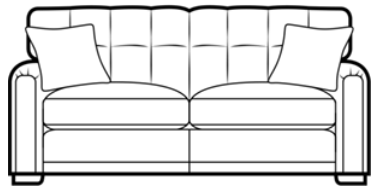

Elisa

The stylish Elisa features compact proportions and neat angular arms, creating a fashionable and valuable piece. With a choice of three sofa sizes, three chairs and three stools, the versatile Elisa is perfect for modern living.

4 Seater Sofa
H95 x W215 x D95cm

3 Seater Sofa/Sofabed
H95 x W192 x D95cm

Chair
H95 x W96 x D91cm

Gallery Accent Chair
H91 x W79 x D94cm

Fixed Back Accent Chair
H88 x W90 x D84cm

2 Seater Sofa/Sofabed
H95 x W171 x D95cm

Upgrade mattress

The double sided pocket spring mattress features quilted side edges, superior fillings and is fully reversible.