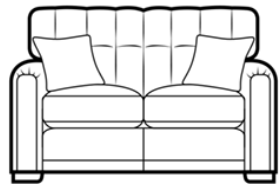

Elisa

The stylish Elisa features compact proportions and neat angular arms, creating a fashionable and valuable piece. With a choice of three sofa sizes, three chairs and three stools, the versatile Elisa is perfect for modern living.

4 Seater Sofa
H95 x W215 x D95cm

3 Seater Sofa/Sofabed
H95 x W192 x D95cm

Chair
H95 x W96 x D91cm

Gallery Accent Chair
H91 x W79 x D94cm

Fixed Back Accent Chair
H88 x W90 x D84cm

2 Seater Sofa/Sofabed
H95 x W171 x D95cm

Ottoman
H43 x W103 x D62cm

Legged Ottoman
H40 x W100 x D57cm

Storage Stool
H41 x W64 x D58cm

Footstool
H38 x W 64 x D58cm

Regular mattress

Handmade in the UK, the regular open coil spring mattress includes an additional top layer of foam fillings.

Upgrade mattress

The double sided pocket spring mattress features quilted side edges, superior fillings and is fully reversible.