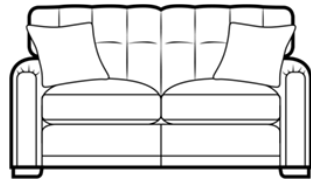

Elisa

The stylish Elisa features compact proportions and neat angular arms, creating a fashionable and valuable piece. With a choice of three sofa sizes, three chairs and three stools, the versatile Elisa is perfect for modern living.

4 Seater Sofa
H95 x W215 x D95cm

3 Seater Sofa/Sofabed
H95 x W192 x D95cm

Chair
H95 x W96 x D91cm

Gallery Accent Chair
H91 x W79 x D94cm

Fixed Back Accent Chair
H88 x W90 x D84cm

2 Seater Sofa/Sofabed
H95 x W171 x D95cm

Upgrade mattress

The double sided pocket spring mattress features quilted side edges, superior fillings and is fully reversible.