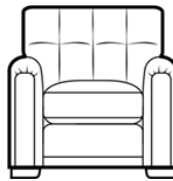

Elisa

The stylish Elisa features compact proportions and neat angular arms, creating a fashionable and valuable piece. With a choice of three sofa sizes, three chairs and three stools, the versatile Elisa is perfect for modern living.

4 Seater Sofa
H95 x W215 x D95cm

3 Seater Sofa/Sofabed
H95 x W192 x D95cm

Chair
H95 x W96 x D91cm

Gallery Accent Chair
H91 x W79 x D94cm

Fixed Back Accent Chair
H88 x W90 x D84cm

2 Seater Sofa/Sofabed
H95 x W171 x D95cm

Upgrade mattress

The double sided pocket spring mattress features quilted side edges, superior fillings and is fully reversible.