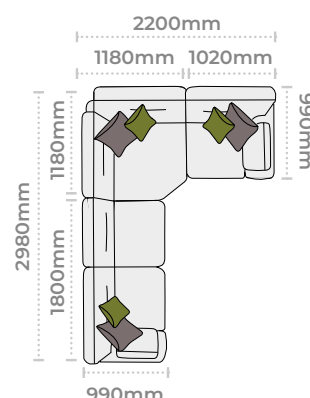

**Grand Sofa**  
H 970 x W 2300 x D 990mm

**3 Seater Sofa**  
H 970 x W 2070 x D 990mm

**Chair**  
H 970 x W 1060 x D 940mm

**2 Seater Sofa**  
H 970 x W 1860 x D 990mm

**Snuggler**  
H 970 x W 1420 x D 990mm

**Accent Chair**  
H 870 x W 740 x D 840mm

**Legged Ottoman**  
H 400 x W 1000 x D 570mm

**Footstool**  
H 380 x W 640 x D 580mm

**Storage Stool**  
H 410 x W 640 x D 580mm

**Grey Ash Feet**

**Antique Ash Feet**

**Group 1**  
(3 Corner 3)

**Group 2**  
(3 Corner 2 LHF)

**Group 5**  
(1 Corner 3 RHF)

**Group 6**  
(2 Corner 2)

**Group 3**  
(2 Corner 3 RHF)

**Group 4**  
(3 Corner 1 LHF)

**Group 7**  
(2 Corner 1 LHF)