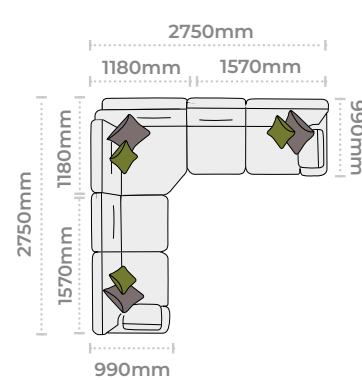

**Grand Sofa**  
H 970 x W 2300 x D 990mm

**3 Seater Sofa**  
H 970 x W 2070 x D 990mm

**Chair**  
H 970 x W 1060 x D 940mm

**2 Seater Sofa**  
H 970 x W 1860 x D 990mm

**Snuggler**  
H 970 x W 1420 x D 990mm

**Accent Chair**  
H 870 x W 740 x D 840mm

**Legged Ottoman**  
H 400 x W 1000 x D 570mm

**Footstool**  
H 380 x W 640 x D 580mm

**Storage Stool**  
H 410 x W 640 x D 580mm

**Grey Ash Feet**

**Antique Ash Feet**

**Group 1**  
(3 Corner 3)

**Group 2**  
(3 Corner 2 LHF)

**Group 5**  
(1 Corner 3 RHF)

**Group 6**  
(2 Corner 2)

**Group 3**  
(2 Corner 3 RHF)

**Group 4**  
(3 Corner 1 LHF)

**Group 7**  
(2 Corner 1 LHF)