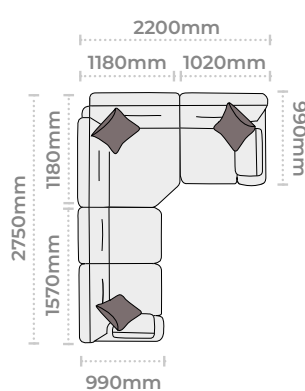

**Grand Sofa**  
H 970 x W 2300 x D 990mm

**3 Seater Sofa**  
H 970 x W 2070 x D 990mm

**Chair**  
H 970 x W 1060 x D 940mm

**2 Seater Sofa**  
H 970 x W 1860 x D 990mm

**Snuggler**  
H 970 x W 1420 x D 990mm

**Accent Chair**  
H 870 x W 740 x D 840mm

**Legged Ottoman**  
H 400 x W 1000 x D 570mm

**Footstool**  
H 380 x W 640 x D 580mm

**Storage Stool**  
H 410 x W 640 x D 580mm

**Grey Ash Feet**

**Antique Ash Feet**

**Group 1**  
(3 Corner 3)

**Group 2**  
(3 Corner 2 LHF)

**Group 5**  
(1 Corner 3 RHF)

**Group 6**  
(2 Corner 2)

**Group 3**  
(2 Corner 3 RHF)

**Group 4**  
(3 Corner 1 LHF)

**Group 7**  
(2 Corner 1 LHF)