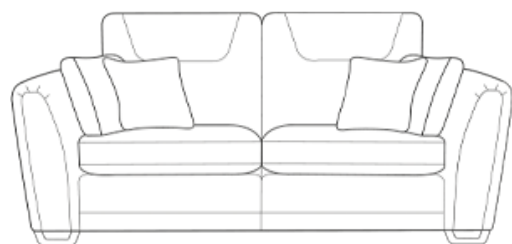

# Ava

If you're looking for a collection that combines chic, scandinavian-inspired design with gorgeous craftsmanship, the Ava collection is the one for you. The British-made Ava collection includes three sofa sizes, three corner groups, two armchairs, a snuggler, and two footstools.

**Grand Sofa**  
H 970 x W 2300 x D 990mm

**3 Seater Sofa**  
H 970 x W 2070 x D 990mm

**Chair**  
H 970 x W 1060 x D 940mm

**2 Seater Sofa**  
H 970 x W 1860 x D 990mm

**Snuggler**  
H 970 x W 1420 x D 990mm