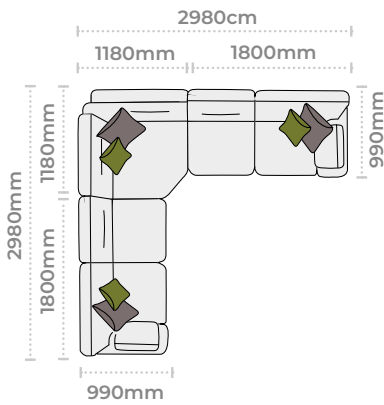

**Grand Sofa**  
H 970 x W 2300 x D 990mm

**3 Seater Sofa**  
H 970 x W 2070 x D 990mm

**Chair**  
H 970 x W 1060 x D 940mm

**2 Seater Sofa**  
H 970 x W 1860 x D 990mm

**Snuggler**  
H 970 x W 1420 x D 990mm

**Accent Chair**  
H 870 x W 740 x D 840mm

**Legged Ottoman**  
H 400 x W 1000 x D 570mm

**Footstool**  
H 380 x W 640 x D 580mm

**Storage Stool**  
H 410 x W 640 x D 580mm

**Grey Ash Feet**

**Antique Ash Feet**

**Group 1**  
(3 Corner 3)

**Group 2**  
(3 Corner 2 LHF)

**Group 5**  
(1 Corner 3 RHF)

**Group 6**  
(2 Corner 2)

**Group 3**  
(2 Corner 3 RHF)

**Group 4**  
(3 Corner 1 LHF)

**Group 7**  
(2 Corner 1 LHF)