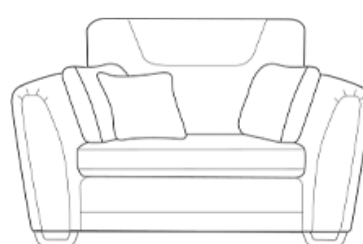

# Ava

If you're looking for a collection that combines chic, scandinavian-inspired design with gorgeous craftsmanship, the Ava collection is the one for you. The British-made Ava collection includes three sofa sizes, three corner groups, two armchairs, a snuggler, and two footstools.

**Grand Sofa**  
H 970 x W 2300 x D 990mm

**3 Seater Sofa**  
H 970 x W 2070 x D 990mm

**Chair**  
H 970 x W 1060 x D 940mm

**2 Seater Sofa**  
H 970 x W 1860 x D 990mm

**Snuggler**  
H 970 x W 1420 x D 990mm

**Accent Chair**  
H 870 x W 740 x D 840mm

**Legged Ottoman**  
H 400 x W 1000 x D 570mm

**Footstool**  
H 380 x W 640 x D 580mm

**Storage Stool**  
H 410 x W 640 x D 580mm

**Grey Ash Feet**

**Antique Ash Feet**