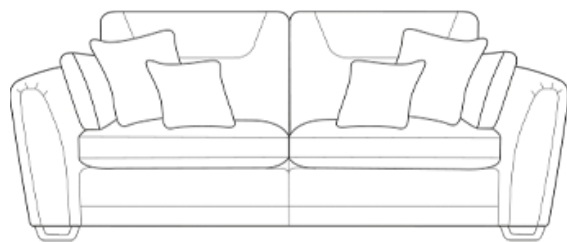

# Ava

If you're looking for a collection that combines chic, scandinavian-inspired design with gorgeous craftsmanship, the Ava collection is the one for you. The British-made Ava collection includes three sofa sizes, three corner groups, two armchairs, a snuggler, and two footstools.

**Grand Sofa**  
H 970 x W 2300 x D 990mm

**3 Seater Sofa**  
H 970 x W 2070 x D 990mm

**Chair**  
H 970 x W 1060 x D 940mm

**2 Seater Sofa**  
H 970 x W 1860 x D 990mm

**Snuggler**  
H 970 x W 1420 x D 990mm