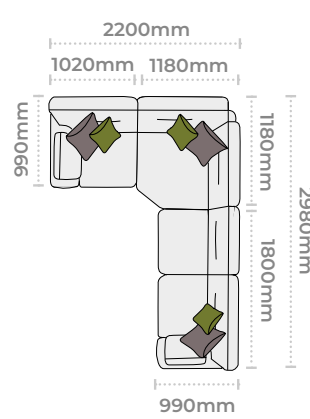

**Grand Sofa**  
H 970 x W 2300 x D 990mm

**3 Seater Sofa**  
H 970 x W 2070 x D 990mm

**Chair**  
H 970 x W 1060 x D 940mm

**2 Seater Sofa**  
H 970 x W 1860 x D 990mm

**Snuggler**  
H 970 x W 1420 x D 990mm

**Accent Chair**  
H 870 x W 740 x D 840mm

**Legged Ottoman**  
H 400 x W 1000 x D 570mm

**Footstool**  
H 380 x W 640 x D 580mm

**Storage Stool**  
H 410 x W 640 x D 580mm

**Grey Ash Feet**

**Antique Ash Feet**

**Group 1**  
(3 Corner 3)

**Group 2**  
(3 Corner 2 LHF)

**Group 5**  
(1 Corner 3 RHF)

**Group 6**  
(2 Corner 2)

**Group 3**  
(2 Corner 3 RHF)

**Group 4**  
(3 Corner 1 LHF)

**Group 7**  
(2 Corner 1 LHF)