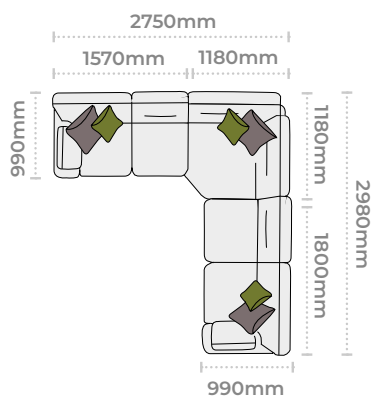

**Grand Sofa**  
H 970 x W 2300 x D 990mm

**3 Seater Sofa**  
H 970 x W 2070 x D 990mm

**Chair**  
H 970 x W 1060 x D 940mm

**2 Seater Sofa**  
H 970 x W 1860 x D 990mm

**Snuggler**  
H 970 x W 1420 x D 990mm

**Accent Chair**  
H 870 x W 740 x D 840mm

**Legged Ottoman**  
H 400 x W 1000 x D 570mm

**Footstool**  
H 380 x W 640 x D 580mm

**Storage Stool**  
H 410 x W 640 x D 580mm

**Grey Ash Feet**

**Antique Ash Feet**

**Group 1**  
(3 Corner 3)

**Group 2**  
(3 Corner 2 LHF)

**Group 5**  
(1 Corner 3 RHF)

**Group 6**  
(2 Corner 2)

**Group 3**  
(2 Corner 3 RHF)

**Group 4**  
(3 Corner 1 LHF)

**Group 7**  
(2 Corner 1 LHF)