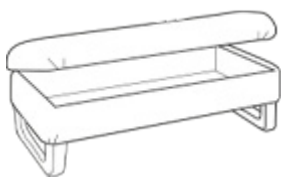

**Grand Sofa**  
H 970 x W 2300 x D 990mm

**3 Seater Sofa**  
H 970 x W 2070 x D 990mm

**Chair**  
H 970 x W 1060 x D 940mm

**2 Seater Sofa**  
H 970 x W 1860 x D 990mm

**Snuggler**  
H 970 x W 1420 x D 990mm

**Accent Chair**  
H 870 x W 740 x D 840mm

**Legged Ottoman**  
H 400 x W 1000 x D 570mm

**Footstool**  
H 380 x W 640 x D 580mm

**Storage Stool**  
H 410 x W 640 x D 580mm

**Grey Ash Feet**

**Antique Ash Feet**