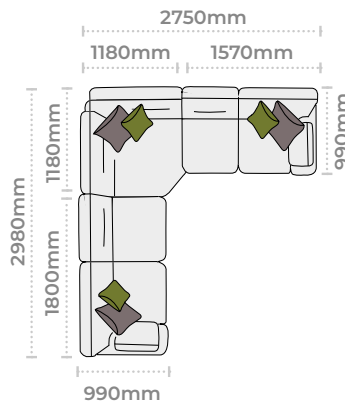

**Grand Sofa**  
H 970 x W 2300 x D 990mm

**3 Seater Sofa**  
H 970 x W 2070 x D 990mm

**Chair**  
H 970 x W 1060 x D 940mm

**2 Seater Sofa**  
H 970 x W 1860 x D 990mm

**Snuggler**  
H 970 x W 1420 x D 990mm

**Accent Chair**  
H 870 x W 740 x D 840mm

**Legged Ottoman**  
H 400 x W 1000 x D 570mm

**Footstool**  
H 380 x W 640 x D 580mm

**Storage Stool**  
H 410 x W 640 x D 580mm

**Grey Ash Feet**

**Antique Ash Feet**

**Group 1**  
(3 Corner 3)

**Group 2**  
(3 Corner 2 LHF)

**Group 5**  
(1 Corner 3 RHF)

**Group 6**  
(2 Corner 2)

**Group 3**  
(2 Corner 3 RHF)

**Group 4**  
(3 Corner 1 LHF)

**Group 7**  
(2 Corner 1 LHF)