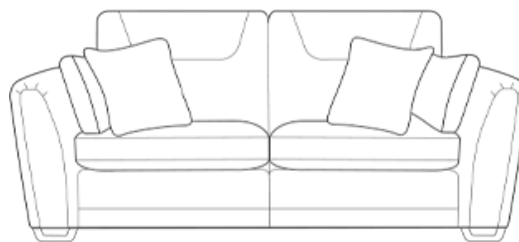

# Ava

If you're looking for a collection that combines chic, scandinavian-inspired design with gorgeous craftsmanship, the Ava collection is the one for you. The British-made Ava collection includes three sofa sizes, three corner groups, two armchairs, a snuggler, and two footstools.

**Grand Sofa**  
H 970 x W 2300 x D 990mm

**3 Seater Sofa**  
H 970 x W 2070 x D 990mm

**Chair**  
H 970 x W 1060 x D 940mm

**2 Seater Sofa**  
H 970 x W 1860 x D 990mm

**Snuggler**  
H 970 x W 1420 x D 990mm