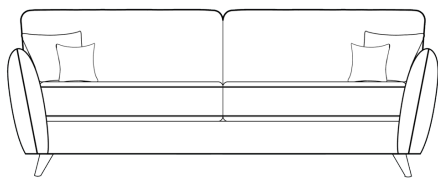

Phoebe

Phoebe is a modern, scandi inspired range that oozes style. Simple but eye-catching angled arms featuring centred piping adds character to the model. With a comfortable high back and bold accent cushions.

4 Seater Sofa
W2210 x D900 x H880mm

3 Seater Sofa
W1910 x D900 x H880mm

- Choice of fabric combinations
- Scatter cushions included
- Oak or Walnut Legs
- UK made

2 Seater Sofa
W1660 x D900 x H880mm

Love Chair
W1360 x D900 x H880mm