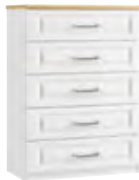

COLOUR OPTIONS

White

Driftwood

TOP DETAIL

Hickory Oak

Driftwood

HANDLE DETAIL

2 DRAWER BEDSIDE

H:47cm W:40cm
D:45cm
Code ref: N02

3 DRAWER BEDSIDE

H:66cm W:40cm
D:45cm
Code ref: N03

5 DRAWER NARROW CHEST

H:104cm W:40cm
D:45cm
Code ref: N05

3 DRAWER CHEST

H:66cm W:77cm
D:45cm
Code ref: C03

4 DRAWER CHEST

H:85cm W:77cm
D:45cm
Code ref: C04

SINGLE DRESSING TABLE

H:77cm W:102cm
D:45cm
Code ref: V03

DOUBLE DRESSING TABLE

H:77cm W:127cm
D:45cm
Code ref: V06

Sorrento collection offers a wide range of different wardrobe configurations featuring mirror and shelf options. Please see our configuration board in-store for more information.

Examples below of 2 popular configurations.

Code Ref: **FCA**

Code ref: **FEA**

5 DRAWER CHEST

H:104cm W:77cm
D:45cm
Code ref: C05

4 DRAWER CHEST (WITH ONE DEEP DRAWER)

H:96cm W:77cm
D:45cm
Code ref: C04D

3+2 DRAWER CHEST