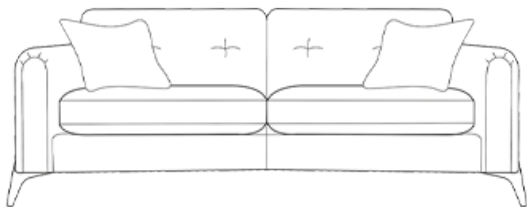

Orla

Merging mid-century styling with modern Scandinavian influence, the Orla collection is bold and beautiful! Featuring curved buttoned back cushions, hand-crafted solid ash legs, and rounded arms, the Orla provides ample support and comfort without compromising on style.

Grand Sofa
H 920 x W 2210 x D 990mm

3 Seater Sofa
H 920 x W 1980 x D 990mm

Swivel Chair
H 1040 x W 700 x D 920mm

2 Seater Sofa
H 920 x W 1780 x D 990mm

Snuggler
H 920 x W 1340 x D 990mm

Chair
H 920 x W 1020 x D 950mm