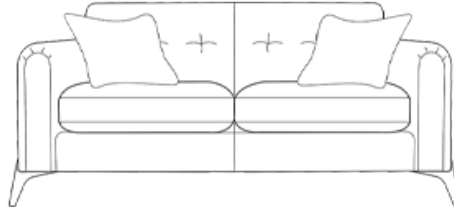

Orla

Merging mid-century styling with modern Scandinavian influence, the Orla collection is bold and beautiful! Featuring curved buttoned back cushions, hand-crafted solid ash legs, and rounded arms, the Orla provides ample support and comfort without compromising on style.

Grand Sofa
H 920 x W 2210 x D 990mm

3 Seater Sofa
H 920 x W 1980 x D 990mm

Swivel Chair
H 1040 x W 700 x D 920mm

2 Seater Sofa
H 920 x W 1780 x D 990mm

Snuggler
H 920 x W 1340 x D 990mm

Chair
H 920 x W 1020 x D 950mm

Oval Legged Ottoman
H 440 x W 1020 x D 470mm

Footstool
H 380 x W 640 x D 580mm

Storage Stool
H 410 x W 640 x D 580mm

Dark Ash Feet

Natural Ash Feet