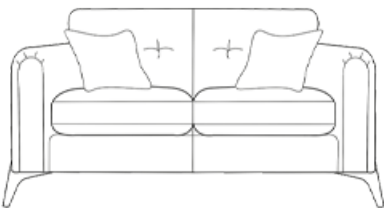

Orla

Merging mid-century styling with modern Scandinavian influence, the Orla collection is bold and beautiful! Featuring curved buttoned back cushions, hand-crafted solid ash legs, and rounded arms, the Orla provides ample support and comfort without compromising on style.

Grand Sofa
H 920 x W 2210 x D 990mm

3 Seater Sofa
H 920 x W 1980 x D 990mm

Swivel Chair
H 1040 x W 700 x D 920mm

2 Seater Sofa
H 920 x W 1780 x D 990mm

Snuggler
H 920 x W 1340 x D 990mm

Chair
H 920 x W 1020 x D 950mm

Oval Legged Ottoman
H 440 x W 1020 x D 470mm

Footstool
H 380 x W 640 x D 580mm

Storage Stool
H 410 x W 640 x D 580mm

Dark Ash Feet

Natural Ash Feet