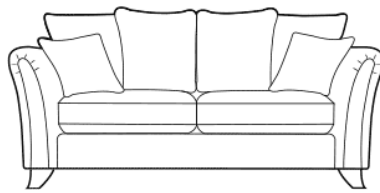

Evelyn

Classic, sophisticated, and stylish are all words that beautifully describe the Evelyn sofa collection. Elevate your living room space with the stylish collection of sofas, chairs, and stools, all available in a choice of high-quality chenille plains and luxurious velvet accents.

Pillow Back Grand Sofa
H 98 x W 227 x D 95cm

Pillow Back 3 Seater
H 98 x W 205 x D 95cm

Pillow Back 2 Seater
H 98 x W 184 x D 95cm

Grand Sofa
H 98 x W 227 x D 95cm

3 Seater Sofa
H 98 x W 205 x D 95cm

2 Seater Sofa
H 98 x W 184 x D 95cm