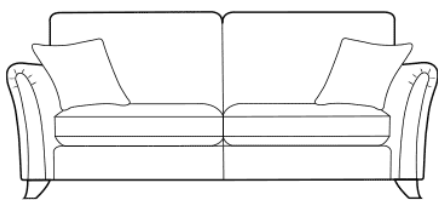

Evelyn

Classic, sophisticated, and stylish are all words that beautifully describe the Evelyn sofa collection. Elevate your living room space with the stylish collection of sofas, chairs, and stools, all available in a choice of high-quality chenille plains and luxurious velvet accents.

Pillow Back Grand Sofa
H 98 x W 227 x D 95cm

Pillow Back 3 Seater
H 98 x W 205 x D 95cm

Pillow Back 2 Seater
H 98 x W 184 x D 95cm

Grand Sofa
H 98 x W 227 x D 95cm

3 Seater Sofa
H 98 x W 205 x D 95cm

2 Seater Sofa
H 98 x W 184 x D 95cm