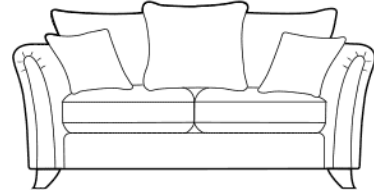

Evelyn

Classic, sophisticated, and stylish are all words that beautifully describe the Evelyn sofa collection. Elevate your living room space with the stylish collection of sofas, chairs, and stools, all available in a choice of high-quality chenille plains and luxurious velvet accents.

Pillow Back Grand Sofa
H 98 x W 227 x D 95cm

Pillow Back 3 Seater
H 98 x W 205 x D 95cm

Pillow Back 2 Seater
H 98 x W 184 x D 95cm

Grand Sofa
H 98 x W 227 x D 95cm

3 Seater Sofa
H 98 x W 205 x D 95cm

2 Seater Sofa
H 98 x W 184 x D 95cm