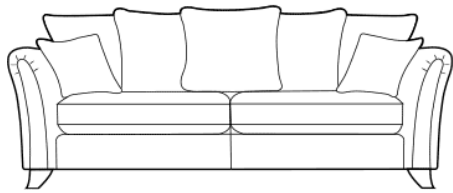

Evelyn

Classic, sophisticated, and stylish are all words that beautifully describe the Evelyn sofa collection. Elevate your living room space with the stylish collection of sofas, chairs, and stools, all available in a choice of high-quality chenille plains and luxurious velvet accents.

Pillow Back Grand Sofa
H 98 x W 227 x D 95cm

Pillow Back 3 Seater
H 98 x W 205 x D 95cm

Pillow Back 2 Seater
H 98 x W 184 x D 95cm

Grand Sofa
H 98 x W 227 x D 95cm

3 Seater Sofa
H 98 x W 205 x D 95cm

2 Seater Sofa
H 98 x W 184 x D 95cm