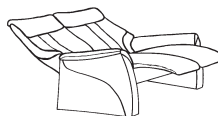

himolla

Himolla Chester

3 seater sofa with Cumuly function

also available with electric motor
W: 210 x D: 91 x H: 107 cm

2.5 seater sofa with Cumuly function

also available with electric motor
W: 173 x D: 91 x H: 107 cm

2 seater sofa with Cumuly function

also available with electric motor
W: 153 x D: 91 x H: 107 cm

Armchair with Cumuly function

also available with electric motor
Lg: W: 96 x D: 91 x H: 107 cm
Sm: W: 89 x D: 91 x H: 107 cm

3 seater sofa with high fixed back

W: 210 x D: 91 x H: 107 cm

2.5 seater sofa with high fixed back

W: 173 x D: 91 x H: 107 cm

2 seater sofa with high fixed back

W: 153 x D: 91 x H: 107 cm

Armchair with high fixed back

W: 96 x D: 91 x H: 107 cm

Curved sofa / home cinema with Cumuly function + rack & retractable middle back

also available with electric motor
W: 213 x D: 102 x H: 107 cm

Adjustable storage footstool

Lg: W: 85 x D: 54 x H: 43 cm
Sm: W: 68 x D: 54 x H: 43 cm