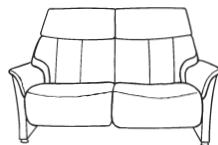

himolla

Himolla Chester

3 seater sofa with Cumuly function

also available with electric motor
W: 210 x D: 91 x H: 107 cm

2.5 seater sofa with Cumuly function

also available with electric motor
W: 173 x D: 91 x H: 107 cm

2 seater sofa with Cumuly function

also available with electric motor
W: 153 x D: 91 x H: 107 cm

Armchair with Cumuly function

also available with electric motor
Lg: W: 96 x D: 91 x H: 107 cm
Sm: W: 89 x D: 91 x H: 107 cm

3 seater sofa with high fixed back

W: 210 x D: 91 x H: 107 cm

2.5 seater sofa with high fixed back

W: 173 x D: 91 x H: 107 cm

2 seater sofa with high fixed back

W: 153 x D: 91 x H: 107 cm

Armchair with high fixed back

W: 96 x D: 91 x H: 107 cm

Curved sofa / home cinema with Cumuly function + rack & retractable middle back

also available with electric motor
W: 213 x D: 102 x H: 107 cm

Adjustable storage footstool

Lg: W: 85 x D: 54 x H: 43 cm
Sm: W: 68 x D: 54 x H: 43 cm