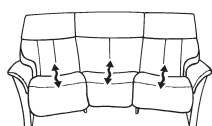

3 seater sofa with high fixed back

W: 210 x D: 91 x H: 107 cm

2.5 seater sofa with high fixed back

W: 173 x D: 91 x H: 107 cm

2 seater sofa with high fixed back

W: 153 x D: 91 x H: 107 cm

Armchair with high fixed back

W: 96 x D: 91 x H: 107 cm

Curved sofa / home cinema with Cumuly function + rack & retractable middle back

also available with electric motor
W: 213 x D: 102 x H: 107 cm

Adjustable storage footstool

Lg: W: 85 x D: 54 x H: 43 cm
Sm: W: 68 x D: 54 x H: 43 cm

Large recliner

W: 80 x D: 88 x H: 108 cm

Round sofa with Cumuly function

W: 216 x D: 101 x H: 109 cm

Small recliner

W: 75 x D: 88 x H: 108 cm