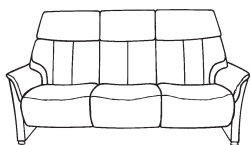

himolla

Himolla Chester

3 seater sofa with Cumuly function

also available with electric motor
W: 210 x D: 91 x H: 107 cm

2.5 seater sofa with Cumuly function

also available with electric motor
W: 173 x D: 91 x H: 107 cm

2 seater sofa with Cumuly function

also available with electric motor
W: 153 x D: 91 x H: 107 cm

Armchair with Cumuly function

also available with electric motor
Lg: W: 96 x D: 91 x H: 107 cm
Sm: W: 89 x D: 91 x H: 107 cm

3 seater sofa with high fixed back

W: 210 x D: 91 x H: 107 cm

2.5 seater sofa with high fixed back

W: 173 x D: 91 x H: 107 cm

2 seater sofa with high fixed back

W: 153 x D: 91 x H: 107 cm

Armchair with high fixed back

W: 96 x D: 91 x H: 107 cm

Curved sofa / home cinema with Cumuly function + rack & retractable middle back

also available with electric motor
W: 213 x D: 102 x H: 107 cm

Adjustable storage footstool

Lg: W: 85 x D: 54 x H: 43 cm
Sm: W: 68 x D: 54 x H: 43 cm