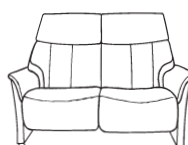

2 seater sofa with Cumuly function

also available with electric motor
W: 153 x D: 91 x H: 107 cm

Armchair with Cumuly function

also available with electric motor
Lg: W: 96 x D: 91 x H: 107 cm
Sm: W: 89 x D: 91 x H: 107 cm

3 seater sofa with high fixed back

W: 210 x D: 91 x H: 107 cm

2.5 seater sofa with high fixed back

W: 173 x D: 91 x H: 107 cm

2 seater sofa with high fixed back

W: 153 x D: 91 x H: 107 cm

Armchair with high fixed back

W: 96 x D: 91 x H: 107 cm

Curved sofa / home cinema with Cumuly function + rack & retractable middle back

also available with electric motor
W: 213 x D: 102 x H: 107 cm

Adjustable storage footstool

Lg: W: 85 x D: 54 x H: 43 cm
Sm: W: 68 x D: 54 x H: 43 cm

Large recliner

W: 80 x D: 88 x H: 108 cm

Round sofa with Cumuly function

W: 216 x D: 101 x H: 109 cm

Small recliner

W: 75 x D: 88 x H: 108 cm