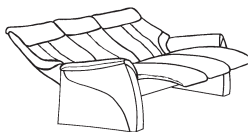

himolla

Himolla Chester

3 seater sofa with Cumuly function

also available with electric motor
W: 210 x D: 91 x H: 107 cm

2.5 seater sofa with Cumuly function

also available with electric motor
W: 173 x D: 91 x H: 107 cm

2 seater sofa with Cumuly function

also available with electric motor
W: 153 x D: 91 x H: 107 cm

Armchair with Cumuly function

also available with electric motor
Lg: W: 96 x D: 91 x H: 107 cm
Sm: W: 89 x D: 91 x H: 107 cm

3 seater sofa with high fixed back

W: 210 x D: 91 x H: 107 cm

2.5 seater sofa with high fixed back

W: 173 x D: 91 x H: 107 cm

2 seater sofa with high fixed back

W: 153 x D: 91 x H: 107 cm

Armchair with high fixed back

W: 96 x D: 91 x H: 107 cm

Curved sofa / home cinema with Cumuly function + rack & retractable middle back

also available with electric motor
W: 213 x D: 102 x H: 107 cm

Adjustable storage footstool

Lg: W: 85 x D: 54 x H: 43 cm
Sm: W: 68 x D: 54 x H: 43 cm