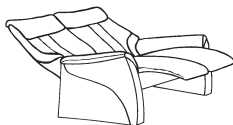

himolla

Himolla Chester

3 seater sofa with Cumuly function

also available with electric motor
W: 210 x D: 91 x H: 107 cm

2.5 seater sofa with Cumuly function

also available with electric motor
W: 173 x D: 91 x H: 107 cm

2 seater sofa with Cumuly function

also available with electric motor
W: 153 x D: 91 x H: 107 cm

Armchair with Cumuly function

also available with electric motor
Lg: W: 96 x D: 91 x H: 107 cm
Sm: W: 89 x D: 91 x H: 107 cm

3 seater sofa with high fixed back

W: 210 x D: 91 x H: 107 cm

2.5 seater sofa with high fixed back

W: 173 x D: 91 x H: 107 cm

2 seater sofa with high fixed back

W: 153 x D: 91 x H: 107 cm

Armchair with high fixed back

W: 96 x D: 91 x H: 107 cm

Curved sofa / home cinema with Cumuly function + rack & retractable middle back

also available with electric motor
W: 213 x D: 102 x H: 107 cm

Adjustable storage footstool

Lg: W: 85 x D: 54 x H: 43 cm
Sm: W: 68 x D: 54 x H: 43 cm