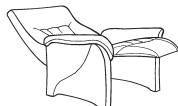

himolla

Himolla Rhine

**3 seater sofa with
Cumuly function**

also available with electric motor
W: 211 x D: 90 x H: 107 cm

**2.5 seater sofa with
Cumuly function**

also available with electric motor
W: 174 x D: 90 x H: 107 cm

**2 seater sofa with
Cumuly function**

also available with electric motor
W: 154 x D: 90 x H: 107 cm

**3 seater sofa - with
high fixed back**

W: 211 x D: 90 x H: 107 cm

**2.5 seater sofa - with
high fixed back**

W: 174 x D: 90 x H: 107 cm

**2 seater sofa - with
high fixed back**

W: 154 x D: 90 x H: 107 cm

**Armchair with
Cumuly function**

also available with electric motor
Lg: W: 90 x D: 90 x H: 109 cm
Sm: W: 86 x D: 90 x H: 109 cm

**Curved sofa with
Cumuly function and table**

also available with electric motor
W: 236 x D: 104 x H: 107 cm
total width reclined 244 cm

**Lift & rise power armchair
with Cumuly function
and casters also available**