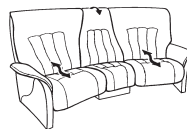

himolla

Himolla Rhine

**3 seater sofa with
Cumuly function**

also available with electric motor
W: 211 x D: 90 x H: 107 cm

**2.5 seater sofa with
Cumuly function**

also available with electric motor
W: 174 x D: 90 x H: 107 cm

**2 seater sofa with
Cumuly function**

also available with electric motor
W: 154 x D: 90 x H: 107 cm

**3 seater sofa - with
high fixed back**

W: 211 x D: 90 x H: 107 cm

**2.5 seater sofa - with
high fixed back**

W: 174 x D: 90 x H: 107 cm

**2 seater sofa - with
high fixed back**

W: 154 x D: 90 x H: 107 cm

**Armchair with
Cumuly function**

also available with electric motor
Lg: W: 90 x D: 90 x H: 109 cm
Sm: W: 86 x D: 90 x H: 109 cm

**Curved sofa with
Cumuly function and table**

also available with electric motor
W: 236 x D: 104 x H: 107 cm
total width reclined 244 cm

**Lift & rise power armchair
with Cumuly function
and casters also available**