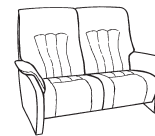

himolla

Himolla Rhine

**3 seater sofa with
Cumuly function**

also available with electric motor
W: 211 x D: 90 x H: 107 cm

**2.5 seater sofa with
Cumuly function**

also available with electric motor
W: 174 x D: 90 x H: 107 cm

**2 seater sofa with
Cumuly function**

also available with electric motor
W: 154 x D: 90 x H: 107 cm

**3 seater sofa - with
high fixed back**

W: 211 x D: 90 x H: 107 cm

**2.5 seater sofa - with
high fixed back**

W: 174 x D: 90 x H: 107 cm

**2 seater sofa - with
high fixed back**

W: 154 x D: 90 x H: 107 cm

**Armchair with
Cumuly function**

also available with electric motor
Lg: W: 90 x D: 90 x H: 109 cm
Sm: W: 86 x D: 90 x H: 109 cm

**Curved sofa with
Cumuly function and table**

also available with electric motor
W: 236 x D: 104 x H: 107 cm
total width reclined 244 cm

**Lift & rise power armchair
with Cumuly function
and casters also available**