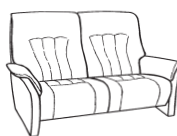

himolla

Himolla Rhine

**3 seater sofa with
Cumuly function**

also available with electric motor
W: 211 x D: 90 x H: 107 cm

**2.5 seater sofa with
Cumuly function**

also available with electric motor
W: 174 x D: 90 x H: 107 cm

**2 seater sofa with
Cumuly function**

also available with electric motor
W: 154 x D: 90 x H: 107 cm

**3 seater sofa - with
high fixed back**

W: 211 x D: 90 x H: 107 cm

**2.5 seater sofa - with
high fixed back**

W: 174 x D: 90 x H: 107 cm

**2 seater sofa - with
high fixed back**

W: 154 x D: 90 x H: 107 cm

**Armchair with
Cumuly function**

also available with electric motor
Lg: W: 90 x D: 90 x H: 109 cm
Sm: W: 86 x D: 90 x H: 109 cm

**Curved sofa with
Cumuly function and table**

also available with electric motor
W: 236 x D: 104 x H: 107 cm
total width reclined 244 cm

**Lift & rise power armchair
with Cumuly function
and casters also available**