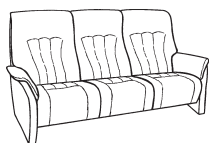

himolla

Himolla Rhine

**3 seater sofa with
Cumuly function**

also available with electric motor
W: 211 x D: 90 x H: 107 cm

**2.5 seater sofa with
Cumuly function**

also available with electric motor
W: 174 x D: 90 x H: 107 cm

**2 seater sofa with
Cumuly function**

also available with electric motor
W: 154 x D: 90 x H: 107 cm

**3 seater sofa - with
high fixed back**

W: 211 x D: 90 x H: 107 cm

**2.5 seater sofa - with
high fixed back**

W: 174 x D: 90 x H: 107 cm

**2 seater sofa - with
high fixed back**

W: 154 x D: 90 x H: 107 cm

**Armchair with
Cumuly function**

also available with electric motor
Lg: W: 90 x D: 90 x H: 109 cm
Sm: W: 86 x D: 90 x H: 109 cm

**Curved sofa with
Cumuly function and table**

also available with electric motor
W: 236 x D: 104 x H: 107 cm
total width reclined 244 cm

**Lift & rise power armchair
with Cumuly function
and casters also available**