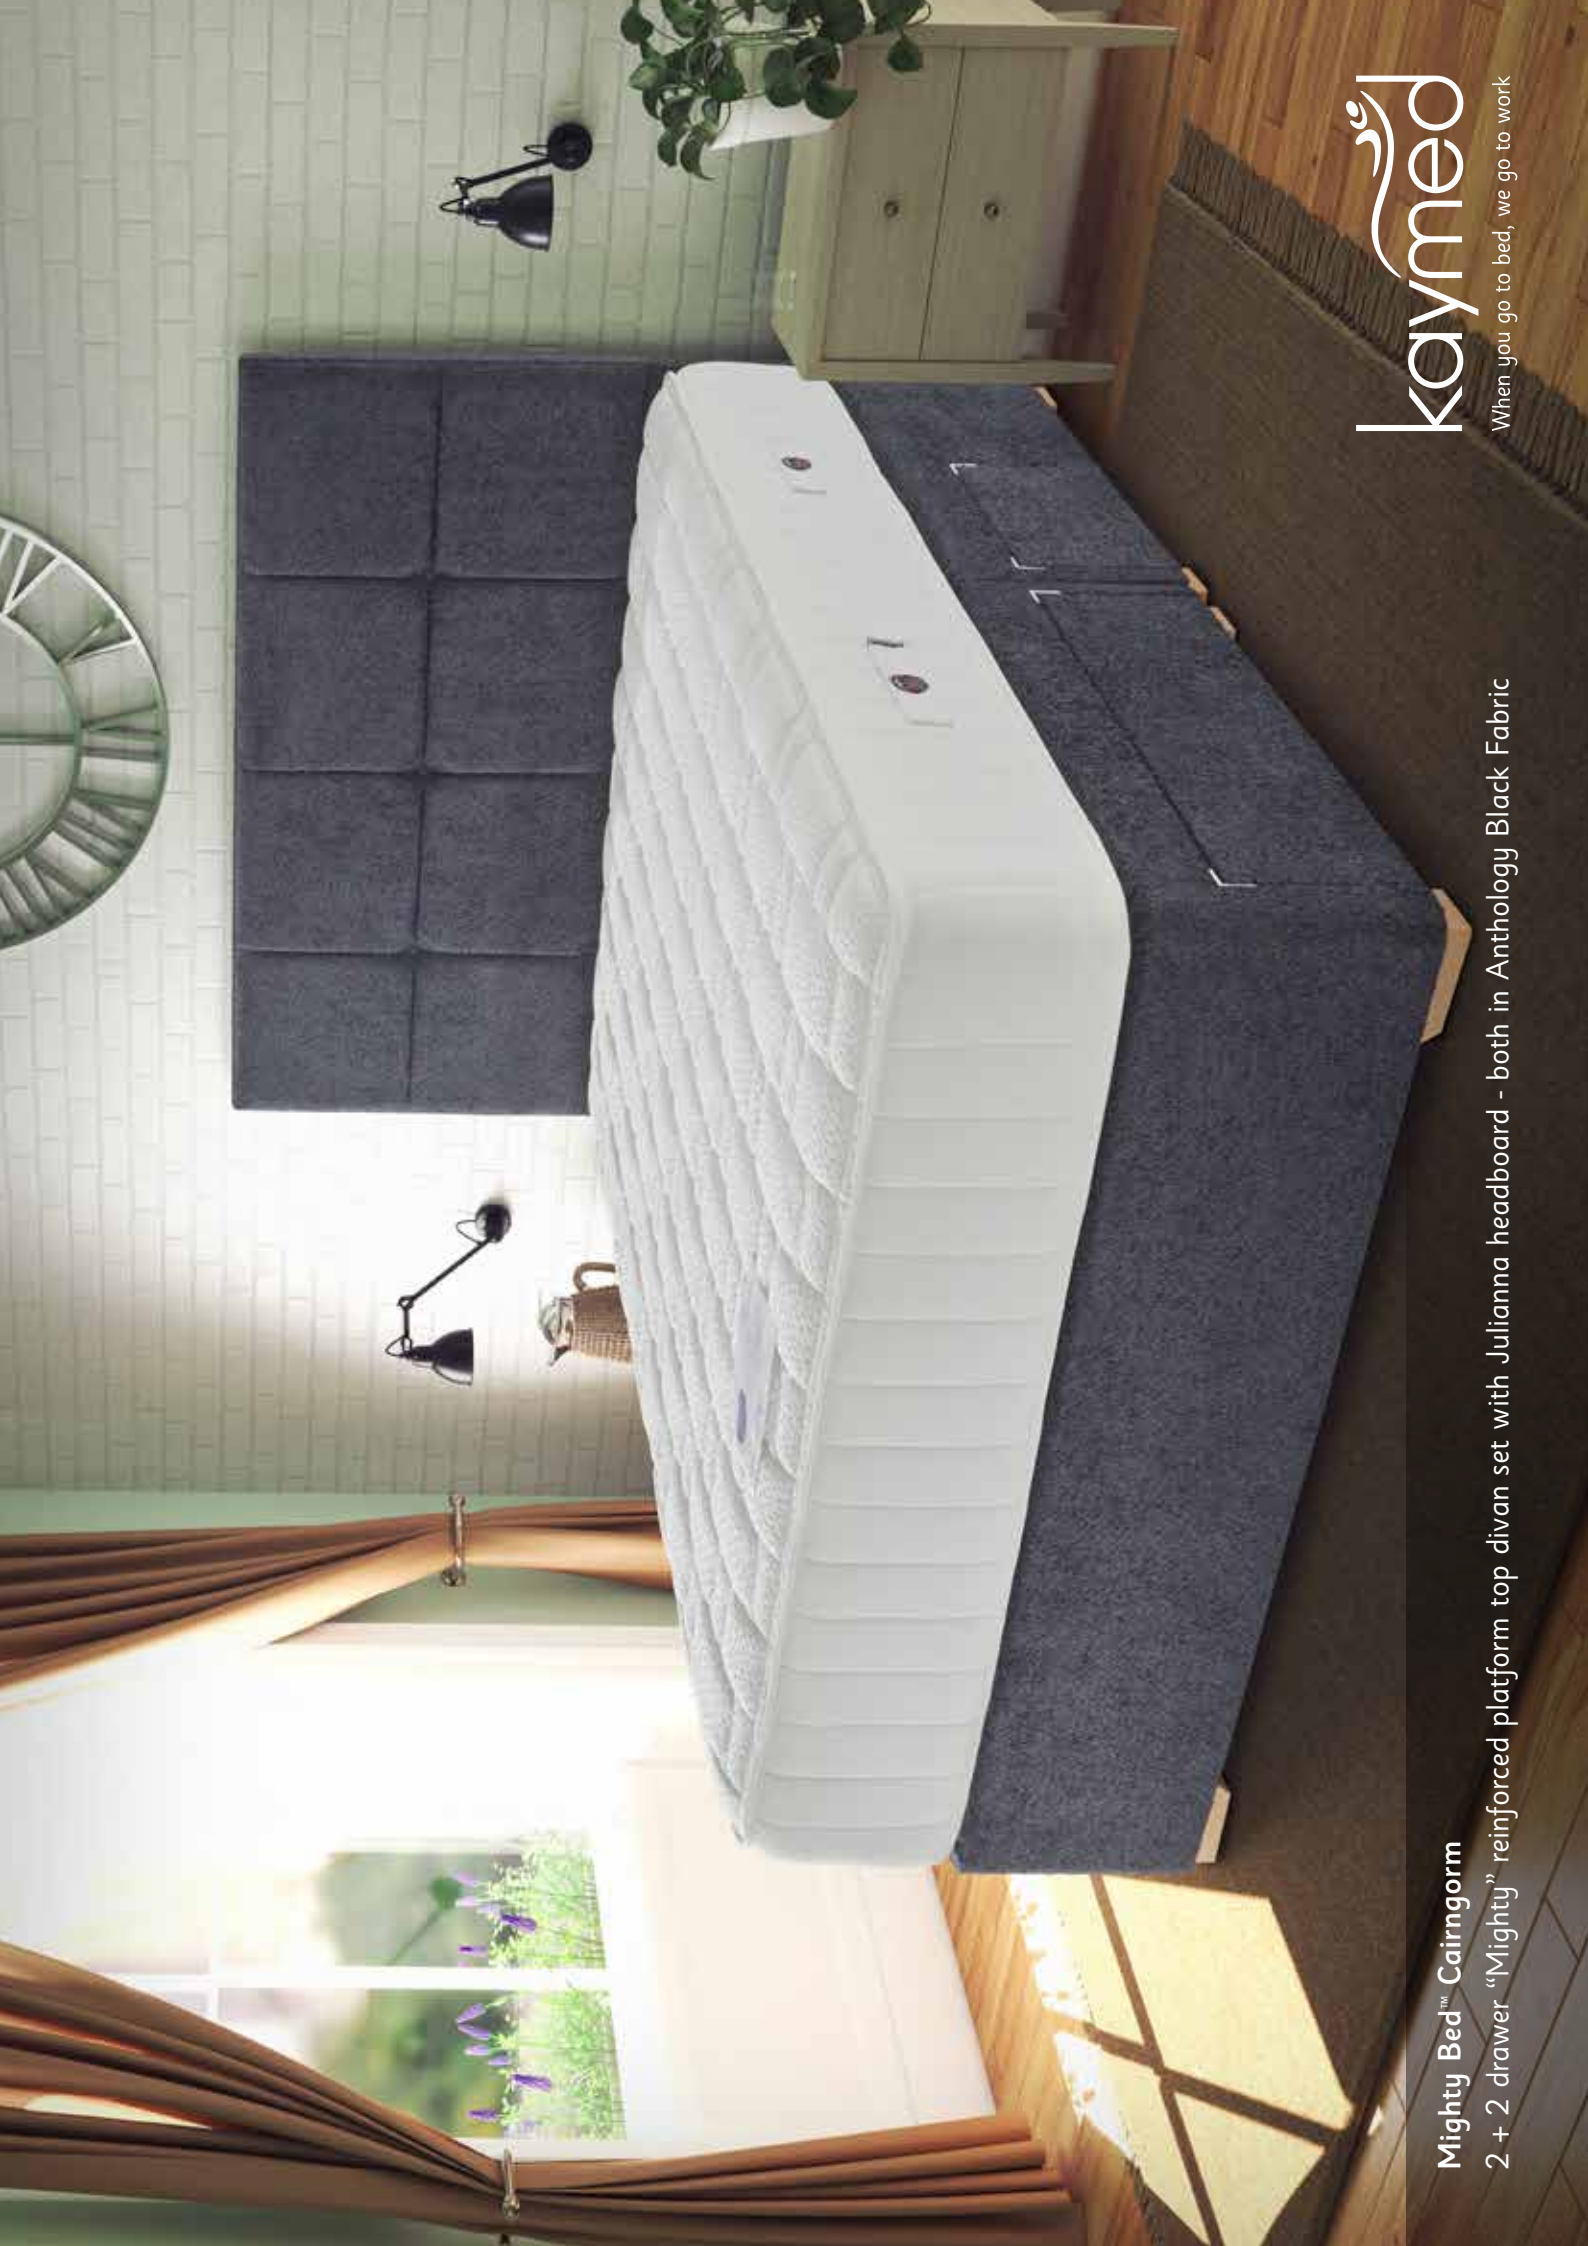

AIS Mighty Bed™ Cairngorm

Mighty pocket sprung mattress technology.
Available as the Mighty Reinforced platform top set.

kaymed

When you go to bed, we go to work

Cairngorm on a divan base

Kaymed reserves the right to change specifications without notice. Divan and mattress colours shown are for illustrative purposes only.

Firm, comfortable and built to last

Mighty Bed mattresses always deliver a firmer yet sumptuous feel, and are guaranteed to stay that way for many years.

Our complimentary Mighty Bed divan base is reinforced and designed to withstand the vigour's of hotel life, and are available in a wide range of striking fabrics and colours.

Divan sets come with a standard 15-year manufacturing fault guarantee, so you will sleep sound knowing that you can enjoy your Mighty Bed for years to come.

BED SIZES

90cm x 190cm	(3' x 6'3")
120cm x 190cm	(4' x 6'3")
135cm x 190cm	(4'6" x 6'3")
150cm x 200cm	(5' x 6'6")
180cm x 200cm	(6' x 6'6")

CertiPUR® compliant foam is used in these products

Naturally hypo-allergenic, anti-microbial and dust mite resistant for an improved night's sleep

This mattress is one-sided and doesn't require turning. You should, however rotate the mattress regularly