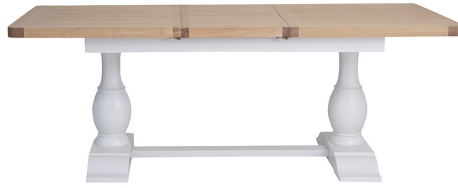

Camberley

1.3m Extending Table
W130/180 x D90 x H78cm

1.6m Extending Table
W160/210 x D100 x H78cm

Fabric Dining Chairs
W48 x D60 x H93cm

2.2m Extending Table
W220/270 x D100 x H78cm

Small Sideboard
W85 x D35 x H80cm

Standard Sideboard
W85 x D35 x H80cm

Wine Rack
W100 x D35 x H85cm

Large Sideboard
W150 x D45 x H85cm

4 Door Sideboard
W200 x D45 x H85cm

Triple Larder Unit Top (Large Sideboard Top)
W150 x D45 x H105cm

Large Kitchen Island
W200 x D70 x H90cm

Small Kitchen Island
W94.5 x D60 x H85cm

Large Coffee Table
W140 x D85 x H45cm

Drinks Bureau
W100 x D40 x H130cm

Hallway Tidy
W100 x D40 x H130cm

Large Bookcase
W90 x D32 x H185cm

Double Larder Unit
W110 x D55 x H190cm

Corner Hall Bench Top
W67.2 x D40.1 x H50cm

Large Hall Bench Top
W110 x D30 x H40cm

Large Hall Bench
W110 x D36 x H50cm

Corner Hall Bench
W67.2 x D40.1 x H50cm

Coffee Table
W100 x D50 x H50cm

Console Table
W130 x D35 x H80cm