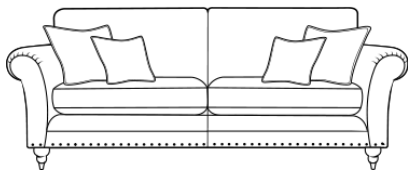

## Cambridge

A classic design with retro elements, the Cambridge collection is an emblem of the best of British manufacturing. With bold characteristics such as pleated scroll arms, pewter studwork, and distinctive turned legs, the Cambridge has its place in a city or country home. Sofas available in a pillow or standard back option.

**Snuggler**  
H980 x W1420 x D1060mm

**Armchair**  
H980 x W1060 x D1010mm

**Accent Chair**  
H900 x W850 x D920mm

**Ottoman** W1000 x D570 x H400mm

**Storage Stool** (on glides) W640 x D580 x H410mm

**Footstool** (on glides) W640 x D580 x H380mm

- Body and seat cushions
- Two pillow back cushions
- Two pillow back cushions
- Two small scatter cushions
- One pillow back cushion

**Grand Sofa**  
H980 x W2300 X D1060mm

**3 Seater Sofa**  
H 980 x W2070 x D1060mm