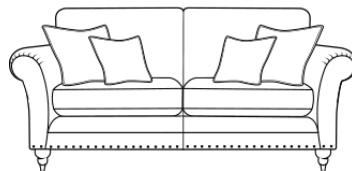

**Snuggler**  
H980 x W1420 x D1060mm

**Armchair**  
H980 x W1060 x D1010mm

**Accent Chair**  
H900 x W850 x D920mm

**Ottoman** W1000 x D570 x H400mm

**Storage Stool** (on glides) W640 x D580 x H410mm

**Footstool** (on glides) W640 x D580 x H380mm

- Body and seat cushions
- Two pillow back cushions
- Two pillow back cushions
- Two small scatter cushions
- One pillow back cushion

**Grand Sofa**  
H980 x W2300 X D1060mm

**3 Seater Sofa**  
H 980 x W2070 x D1060mm