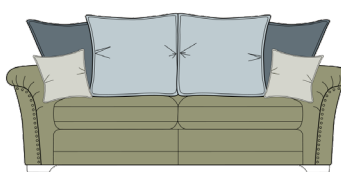

- Body and seat cushions
- Two pillow back cushions
- Two pillow back cushions
- Two small scatter cushions

3 Seater Sofa
W2020 x D1000 x H900mm