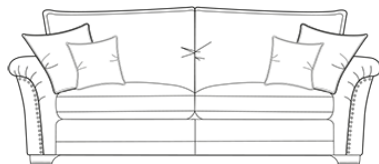

- Body and seat cushions
- Two pillow back cushions
- Two pillow back cushions
- Two small scatter cushions
- One pillow back cushion

Grand Sofa
W2250 x D1000 x H900mm