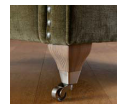

Pewter Studs & Grey Ash Leg/ Castor GC01