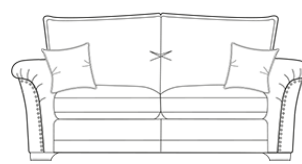

- Body and seat cushions
- One pillow back cushion
- Two pillow back cushions
- Two small scatter cushions

2 Seater Sofa
W1810 x D1000 x H900mm

Standard Items

Accent Chair