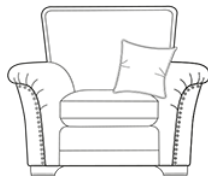

Armchair
W1000 x D990 x H900mm