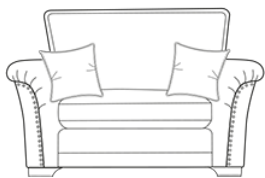

Snuggler
W1370 x D1000 x H900mm