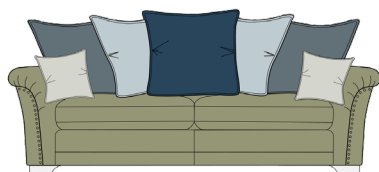

- Body and seat cushions
- Two pillow back cushions
- Two pillow back cushions
- Two small scatter cushions
- One pillow back cushion

Grand Sofa
W2250 x D1000 x H900mm