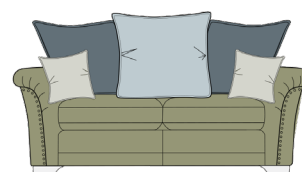

- Body and seat cushions
- One pillow back cushion
- Two pillow back cushions
- Two small scatter cushions

2 Seater Sofa
W1810 x D1000 x H900mm

Standard Items

Accent Chair