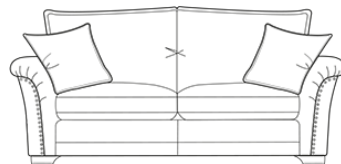

- Body and seat cushions
- Two pillow back cushions
- Two pillow back cushions
- Two small scatter cushions

3 Seater Sofa
W2020 x D1000 x H900mm