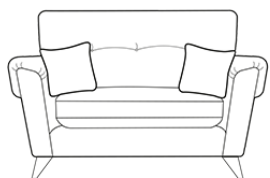

## Naples

The Naples collection offers sofas, chairs, and stools in a minimalist, Scandinavian style. The look is chic and stylish, with features such as clean lines, angular arms, and a sleek silhouette.

**Snuggler**  
H940 x W1430 x D990mm

**Armchair**  
H940 x W1050 x D940mm

**Accent Chair**  
H850x W720 x D850mm

**Legged Ottoman** H400 x W1000 x D570mm

**Storage Stool** (on glides) H410 x W640 x D580mm

**Footstool** (on glides) H380 x W640 x D580mm

**Grand Sofa**  
H940 x W2300 x D990mm

**3 Seater Sofa**  
H940 x W2080 x D990mm

**2 Seater Sofa**  
H940 x W1860 x D990mm