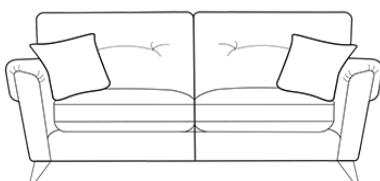

## Naples

The Naples collection offers sofas, chairs, and stools in a minimalist, Scandinavian style. The look is chic and stylish, with features such as clean lines, angular arms, and a sleek silhouette.

**Snuggler**  
H940 x W1430 x D990mm

**Armchair**  
H940 x W1050 x D940mm

**Accent Chair**  
H850x W720 x D850mm

**Legged Ottoman** H400 x W1000 x D570mm

**Storage Stool** (on glides) H410 x W640 x D580mm

**Footstool** (on glides) H380 x W640 x D580mm

**Grand Sofa**  
H940 x W2300 x D990mm

**3 Seater Sofa**  
H940 x W2080 x D990mm

**2 Seater Sofa**  
H940 x W1860 x D990mm