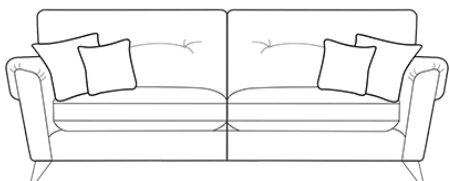

## Naples

The Naples collection offers sofas, chairs, and stools in a minimalist, Scandinavian style. The look is chic and stylish, with features such as clean lines, angular arms, and a sleek silhouette.

**Snuggler**  
H940 x W1430 x D990mm

**Armchair**  
H940 x W1050 x D940mm

**Accent Chair**  
H850x W720 x D850mm

**Legged Ottoman** H400 x W1000 x D570mm

**Storage Stool** (on glides) H410 x W640 x D580mm

**Footstool** (on glides) H380 x W640 x D580mm

**Grand Sofa**  
H940 x W2300 x D990mm

**3 Seater Sofa**  
H940 x W2080 x D990mm

**2 Seater Sofa**  
H940 x W1860 x D990mm