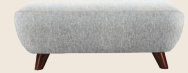

MARTHA

Cover Photo shown in: 3 Seater Sofa shown in Manhattan Alpine. Chair shown in Calor Vanilla.

MARTHA

This product is only available in Fabric.

Martha injects vintage charm into any space. Turned wooden feet and contoured arms provide mid-century style.

3 Seater Sofa

2 Seater Sofa

Chair

Swivel Chair

Footstool

	HEIGHT	DEPTH	WIDTH	SEAT HEIGHT	SEAT DEPTH	SEAT WIDTH
3 Seater Sofa	890mm	970mm	2080mm	470mm	550mm	1720mm
2 Seater Sofa	890mm	970mm	1520mm	470mm	550mm	1160mm
Chair	890mm	970mm	910mm	470mm	550mm	550mm
Swivel Chair	890mm	970mm	910mm	470mm	550mm	550mm
Footstool	350mm	540mm	900mm	-	-	-

All measurements are approximate and relate to the overall size of the item including soft arm cushions where fitted and back cushions. Available in a range of Fabrics and Accent Fabrics. The Two Fabric Story option is not available on Martha. All units are supplied with wooden feet as standard. Wooden feet come in a choice of Walnut or Ebony. Seat cushions are a fixed-type. Scatter cushions are available at extra cost.