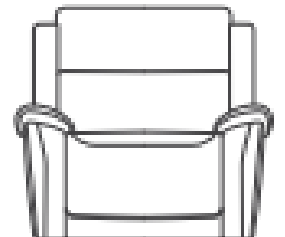

### Features:

- Cable-free option
- Power-charging USB and USB-C sockets
- Ergonomic rocker switch with one-touch close button
- Zero-gravity recliner mechanism with extended leg support
- Fixed, Power and Comfort Plus (power-adjustable headrest) options
- Available in a selection of fabrics and leathers

2.5 Seater Sofa  
H100 x W212 x D99cm

2 Seater Sofa  
H100 x W164 x D99cm

Chair  
H100 x W106 x D99cm

Storage Footstool  
H38 x W69 x D56cm

Non-Storage Footstool  
H37 x W69 x D55cm