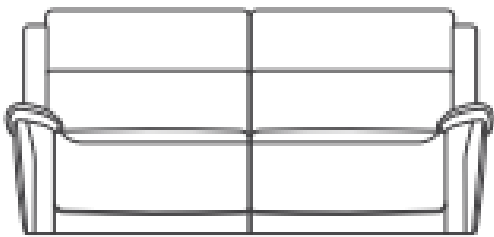

## Como

Engineered for comfort, the chic Como aims to achieve the highest levels of luxury and support.

### Features:

- Cable-free option
- Power-charging USB and USB-C sockets
- Ergonomic rocker switch with one-touch close button
- Zero-gravity recliner mechanism with extended leg support
- Fixed, Power and Comfort Plus (power-adjustable headrest) options
- Available in a selection of fabrics and leathers

2.5 Seater Sofa  
H100 x W212 x D99cm

2 Seater Sofa  
H100 x W164 x D99cm

Chair  
H100 x W106 x D99cm

Storage Footstool  
H38 x W69 x D56cm

Non-Storage Footstool  
H37 x W69 x D55cm